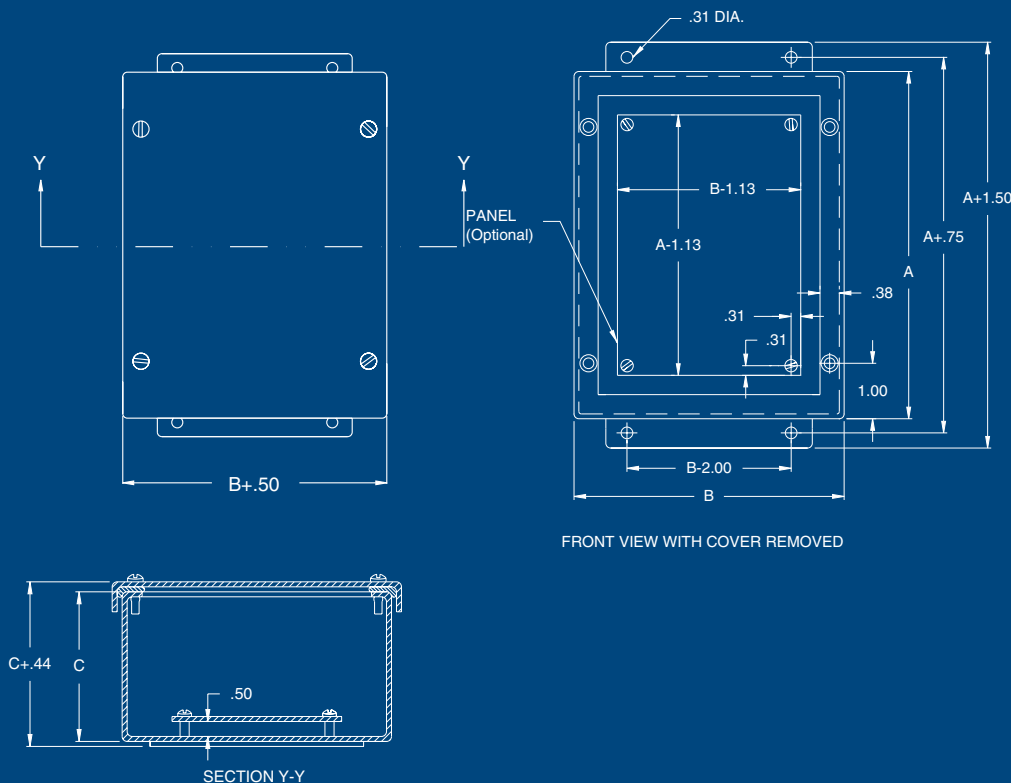

JIC SCREW COVER BOXES

Austin JIC Screw Cover (JS) boxes are Underwriters Laboratories Listed and are designed for use as electrical junction boxes, terminal wiring boxes, and instruments housing. They are designed for indoor or outdoor use primarily to provide a degree of protection against windblown dust and rain, splashing water, hose directed water and damage from external ice formation.

Construction:

- Fabricated in accordance with UL specifications from 14 gauge steel.
- Neoprene gasket attached to cover with oil resistant adhesive.
- Cover attached with captivated screws threaded into sealed wells.
- Continuously welded seams ground smooth.
- External mounting feet.
- Enclosures that are 6x4x3 and over are provided with stand-offs for mounting optional panel.

Type 4, 12 & 13
Oiltight
Enclosures

Finish:

Austin JIC Screw Cover boxes are provided standard with an ANSI 61 gray polyester powder coating. Optional panels are painted white.

Options:

- Special materials.
- Special finishes.
- Custom box size or construction.

**INDUSTRY
STANDARDS**

UL 50 **Type 4, 12 & 13**
UL 508 **Type 4, 12 & 13**
NEMA **Type 4, 12 & 13**
CUL **Type 4, 12 & 13**

Austin Electrical Enclosures
Post Office Box 2320
Yadkinville, NC 27055

Phone: 336.468.2851
800.288.2851