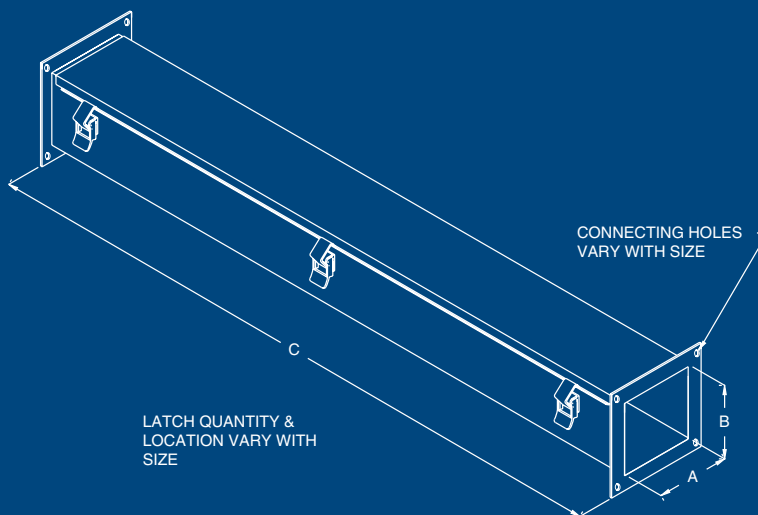

JIC PULL-THROUGH WIREWAY

Austin JIC Pull-Through wireway is Underwriters Laboratories Listed and is designed to protect electrical wiring from dust, dirt, oil, and water.

Construction:

- Fabricated in accordance with UL specifications from 14 gauge steel.
- Continuously welded seams.
- Neoprene gasket attached to cover with oil-resistant adhesive.
- Cover attached to body with heavy butt hinges and quick release clamps.
- One piece oil-resistant gasket is provided with each straight section and fitting for bolting sections together.

Finish:

Austin JIC Pull-Through wireway is provided standard with an ANSI 61 gray polyester powder coating inside and out.

Options:

- Special materials.
- Special finishes.

Wireways
& Trough
Products

**INDUSTRY
STANDARDS**

UL 870
NEMA Type 12
CUL 870

Austin Electrical Enclosures
Post Office Box 2320
Yadkinville, NC 27055

Phone: 336.468.2851
800.288.2851