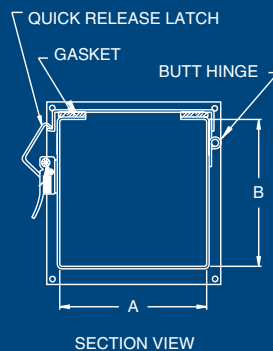

JIC PULL-THROUGH WIREWAY

Austin JIC Pull-Through wireway is Underwriters Laboratories Listed and is designed to protect electrical wiring from dust, dirt, oil, and water.

Construction:

- Fabricated in accordance with UL specifications from 14 gauge steel.
- Continuously welded seams.
- Neoprene gasket attached to cover with oil-resistant adhesive.
- Cover attached to body with heavy butt hinges and quick release clamps.
- One piece oil-resistant gasket is provided with each straight section and fitting for bolting sections together.

Finish:

Austin JIC Pull-Through wireway is provided standard with an ANSI 61 gray polyester powder coating inside and out.

Options:

- Special materials.
- Special finishes.

Wireways
& Trough
Products

**INDUSTRY
STANDARDS**

UL 870
NEMA Type 12
CUL 870

Austin Electrical Enclosures
Post Office Box 2320
Yadkinville, NC 27055

Phone: 336.468.2851
800.288.2851