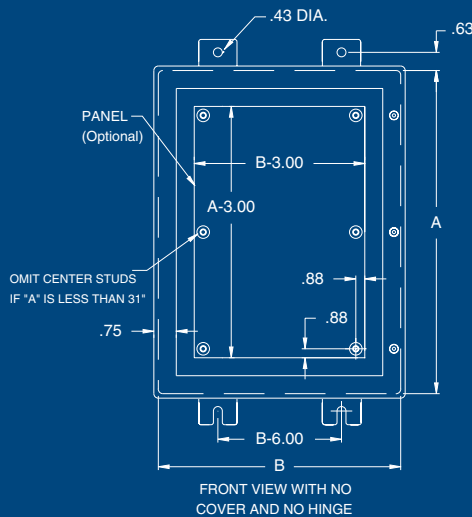

LARGE OILTIGHT ENCLOSURES

Austin large oiltight (JXL) enclosures are Underwriters Laboratories Listed and are designed to house electrical controls, instruments, and terminals. They provide a degree of protection against dust, dirt, spraying of water, oil, and noncorrosive liquids.

Construction:

- Fabricated in accordance with UL specifications from code gauge steel.
- Continuously welded seams ground smooth.
- Door attached by continuous hinge and captivated screws threaded into sealed wells.
- Neoprene gasket attached to door with oil resistant adhesive.
- Standard plastic self-adhesive print pocket.
- Standard collar studs provided for mounting optional panel.
- External mounting feet.

Type 4, 12 & 13
Oiltight
Enclosures

Finish:

Austin large oiltight enclosures are provided standard with an ANSI 61 gray polyester powder coating. Optional panels are painted white.

Options:

- Special materials.
- Special finishes.
- Custom box size or construction.

INDUSTRY STANDARDS

UL 50 **Type 12 & 13**
UL 508 **Type 12 & 13**
NEMA **Type 12 & 13**
CUL **Type 12 & 13**

Austin Electrical Enclosures
Post Office Box 2320
Yadkinville, NC 27055

Phone: 336.468.2851
800.288.2851