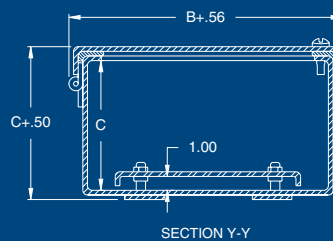

LARGE OILTIGHT ENCLOSURES

Austin large oiltight (JXL) enclosures are Underwriters Laboratories Listed and are designed to house electrical controls, instruments, and terminals. They provide a degree of protection against dust, dirt, spraying of water, oil, and noncorrosive liquids.

Construction:

- Fabricated in accordance with UL specifications from code gauge steel.
- Continuously welded seams ground smooth.
- Door attached by continuous hinge and captivated screws threaded into sealed wells.
- Neoprene gasket attached to door with oil resistant adhesive.
- Standard plastic self-adhesive print pocket.
- Standard collar studs provided for mounting optional panel.
- External mounting feet.

Type 4, 12 & 13
Oiltight
Enclosures

Finish:

Austin large oiltight enclosures are provided standard with an ANSI 61 gray polyester powder coating. Optional panels are painted white.

Options:

- Special materials.
- Special finishes.
- Custom box size or construction.

INDUSTRY STANDARDS

UL 50 **Type 12 & 13**
UL 508 **Type 12 & 13**
NEMA **Type 12 & 13**
CUL **Type 12 & 13**

Austin Electrical Enclosures
Post Office Box 2320
Yadkinville, NC 27055

Phone: 336.468.2851
800.288.2851