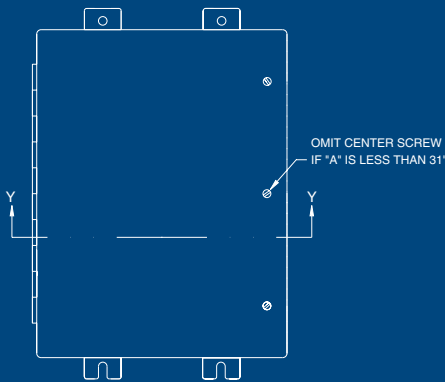

LARGE OILTIGHT ENCLOSURES

Austin large oiltight (JXL) enclosures are Underwriters Laboratories Listed and are designed to house electrical controls, instruments, and terminals. They provide a degree of protection against dust, dirt, spraying of water, oil, and noncorrosive liquids.

Construction:

- Fabricated in accordance with UL specifications from code gauge steel.
- Continuously welded seams ground smooth.
- Door attached by continuous hinge and captivated screws threaded into sealed wells.
- Neoprene gasket attached to door with oil resistant adhesive.
- Standard plastic self-adhesive print pocket.
- Standard collar studs provided for mounting optional panel.
- External mounting feet.

Type 4, 12 & 13
Oiltight
Enclosures

Finish:

Austin large oiltight enclosures are provided standard with an ANSI 61 gray polyester powder coating. Optional panels are painted white.

Options:

- Special materials.
- Special finishes.
- Custom box size or construction.

INDUSTRY STANDARDS

UL 50 **Type 12 & 13**
UL 508 **Type 12 & 13**
NEMA **Type 12 & 13**
CUL **Type 12 & 13**

Austin Electrical Enclosures
Post Office Box 2320
Yadkinville, NC 27055

Phone: 336.468.2851
800.288.2851