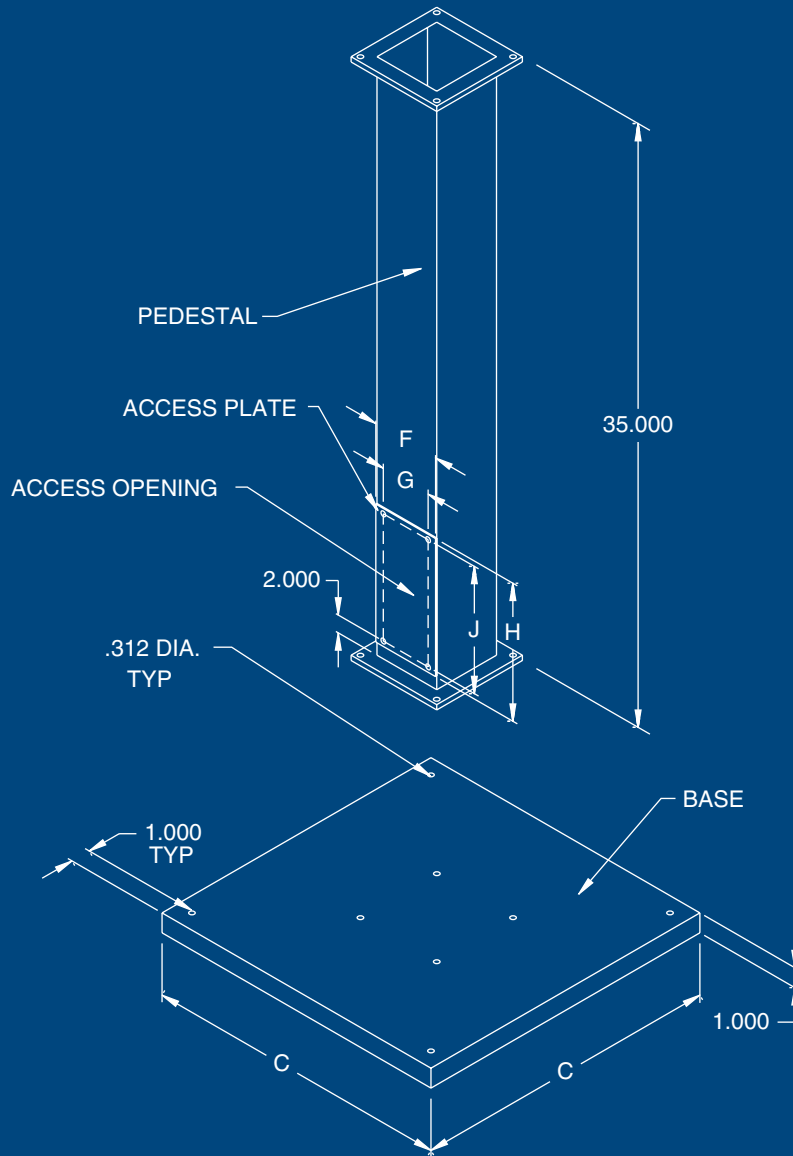

AUSTIN OILTIGHT CONSOLETS AND PEDESTALS

Pushbutton
Enclosures &
Consoles

**INDUSTRY
STANDARDS**

UL 50 **Type 12 & 13**
NEMA **Type 12 & 13**
(except for mounting provisions)
CUL **Type 12 & 13**

Austin Electrical Enclosures
Post Office Box 2320
Yadkinville, NC 27055

Phone: 336.468.2851
800.288.2851