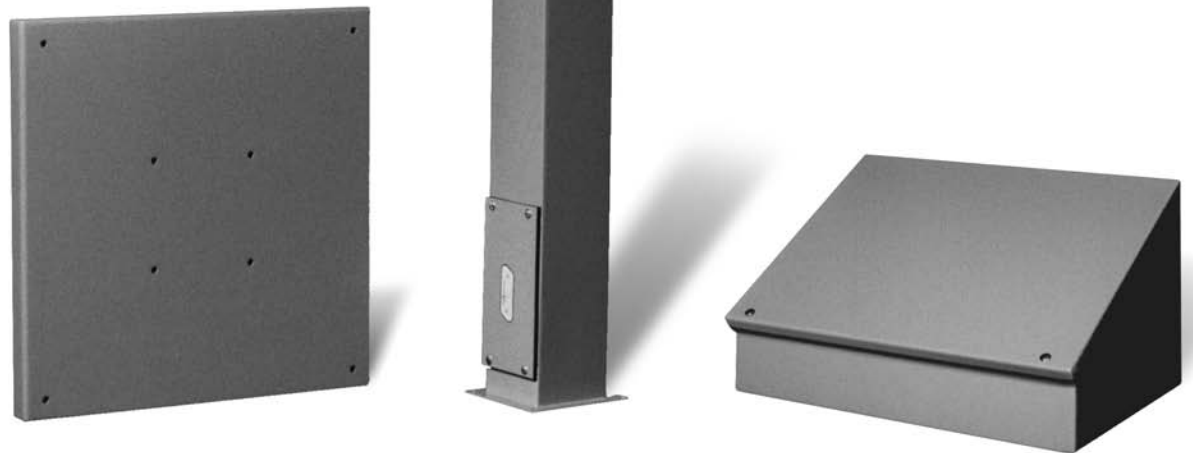

AUSTIN OILTIGHT CONSOLETS AND PEDESTALS

Austin Pedestals and Bases allow the consolets to be floor mounted. Wiring can be installed through the base, access opening in pedestal, or directly into the consolet.

Construction:

- Box connector fitting, a neoprene gasket on column flange, and screws are provided to attach the consolet to the pedestal.
- Pedestal fabricated from 14 gauge steel.
- Base fabricated from 10 gauge steel.

Finish:

Austin pedestals and bases are provided standard with an ANSI 61 gray polyester powder coating.

Options:

- Special materials.
- Special finishes.

Pushbutton
Enclosures &
Consolets