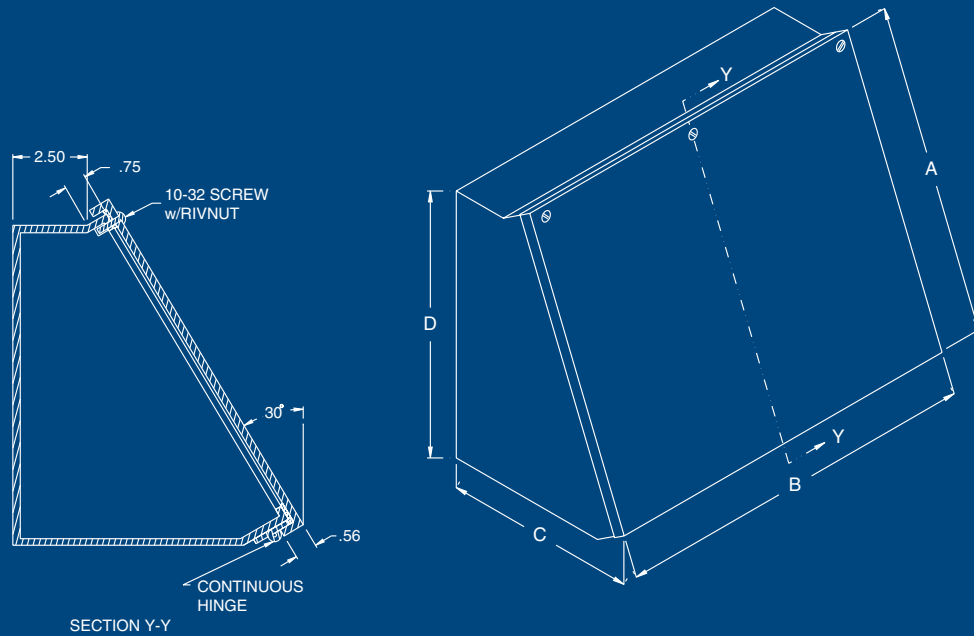

Phone: 336.468.2851
800.288.2851

AUSTIN OILTIGHT CONSOLETS AND PEDESTALS

Pushbutton
Enclosures &
Consoles

Oiltight Consoles

Catalog Number	Enclosure Size (AxBxC)	"D" Dimension	Weight	Catalog Number	Enclosure Size (AxBxC)	"D" Dimension	Weight
AB-88PBC	8x8x7 5/32	7 7/16	8	AB-1616PBC	16x16x11 5/32	14 3/8	22
AB-812PBC	8x12x7 5/32	7 7/16	10	AB-1620PBC	16x20x11 5/32	14 3/8	27
AB-816PBC	8x16x7 5/32	7 7/16	12	AB-1624PBC	16x24x11 5/32	14 3/8	31
AB-820PBC	8x20x7 5/32	7 7/16	14	AB-1630PBC	16x30x11 5/32	14 3/8	34
				AB-1636PBC	16x36x11 5/32	14 3/8	45
AB-1212PBC	12x12x9 5/32	10 7/8	15				
AB-1216PBC	12x16x9 5/32	10 7/8	18	AB-2020PBC	20x20x13 5/32	17 7/8	34
AB-1220PBC	12x20x9 5/32	10 7/8	22	AB-2024PBC	20x24x13 5/32	17 7/8	35
AB-1224PBC	12x24x9 5/32	10 7/8	26	AB-2030PBC	20x30x13 5/32	17 7/8	51

Pedestals and Bases

Catalog Number	Description (AxB)	"D"	"E"	"F"	"G"	"H"	"J"	Weight	Catalog Number	Description (Cx C)	Weight
AB-44PS	4x4 Pedestal	5.63	5.63	4.00	3.00	8.00	6.75	18	AB-1818B	18x18 Base	20
AB-66PS	6x6 Pedestal	7.63	7.63	6.00	4.75	8.00	6.75	24	AB-2424B	24x24 Base	47