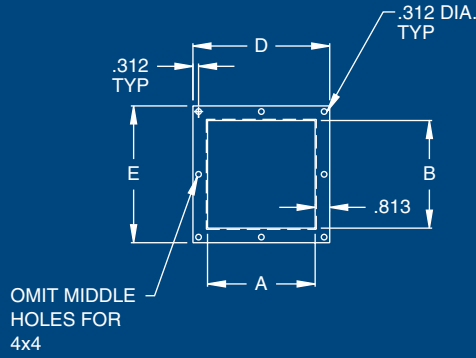

AUSTIN OILTIGHT CONSOLETS AND PEDESTALS

Pushbutton
Enclosures &
Consoles

**INDUSTRY
STANDARDS**

UL 50 **Type 12 & 13**
NEMA **Type 12 & 13**
(except for mounting provisions)
CUL **Type 12 & 13**

Austin Electrical Enclosures
Post Office Box 2320
Yadkinville, NC 27055

Phone: 336.468.2851
800.288.2851