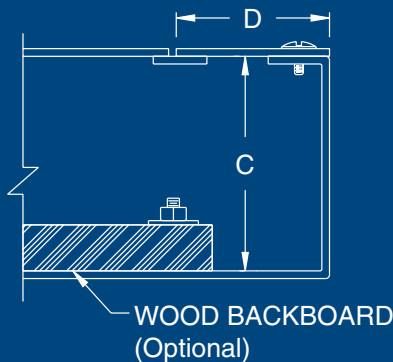

TYPE A

FLUSH MOUNT

SURFACE MOUNT

TYPE B

TYPE B TELEPHONE CABINET IS AVAILABLE w/DOUBLE DOORS AND LEVER HANDLE

Construction:

- Fabricated in accordance with UL specifications from code gauge steel.
- Removable trim.
- Cabinets 36" and under have an AB-16 flush locking latch.
- Cabinets 37" and over have an AB-6 three point latch handle with roller arms.
- Surface or flush covers.
- Continuous hinge.
- Optional Backboard studs for mounting optional Backboard.