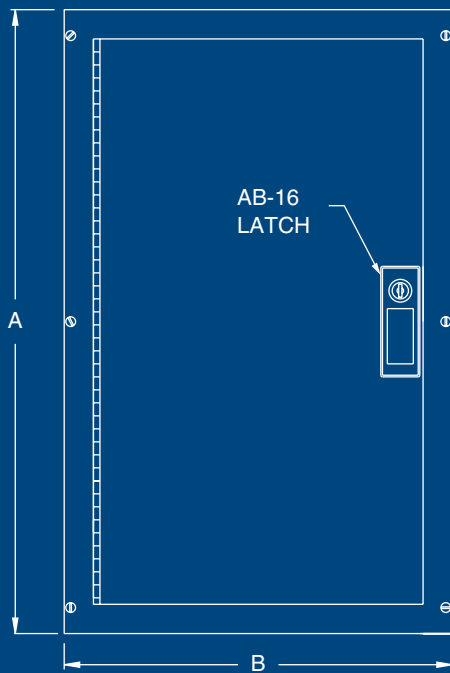

TYPE A

FLUSH MOUNT

SURFACE MOUNT

TYPE B

TYPE B TELEPHONE CABINET IS AVAILABLE w/DOUBLE DOORS AND LEVER HANDLE

Construction:

- Fabricated in accordance with UL specifications from code gauge steel.
- Removable trim.
- Cabinets 36" and under have an AB-16 flush locking latch.
- Cabinets 37" and over have an AB-6 three point latch handle with roller arms.
- Surface or flush covers.
- Continuous hinge.
- Optional Backboard studs for mounting optional Backboard.

Catalog Number	Type	Enclosure Size (AxBxC)	"D"	Weight	Backboard Catalog Number	Panel Weight	Catalog Number	Type	Enclosure Size (AxBxC)	"D"	Weight	Backboard Catalog Number	Panel Weight
AB-884T	A	8x8x4	1 1/16"	7	NA	NA	AB-16126T	A	16x12x6	1 1/16"	14	AB-1612TB	1
AB-10104T	A	10x10x4	1 1/16"	9	AB-1010TB	1	AB-18126T	A	18x12x6	1 1/16"	18	AB-1812TB	1
AB-12124T	A	12x12x4	1 1/16"	11	AB-1212TB	1	AB-24126T	A	24x12x6	1 1/16"	23	AB-2412TB	2
AB-16124T	A	16x12x4	1 1/16"	13	AB-1612TB	1	AB-18186T	A	18x18x6	2 1/4"	25	AB-1818TB	2
AB-18124T	A	18x12x4	1 1/16"	16	AB-1812TB	1	AB-24186T	A	24x18x6	2 1/4"	30	AB-2418TB	3
AB-24124T	A	24x12x4	1 1/16"	22	AB-2412TB	2	AB-30186T	A	30x18x6	2 1/4"	38	AB-3018TB	3
AB-18184T	A	18x18x4	2 1/4"	23	AB-1818TB	2	AB-24246T	A	24x24x6	2 1/4"	37	AB-2424TB	4
AB-24184T	A	24x18x4	2 1/4"	28	AB-2418TB	3	AB-30246T	A	30x24x6	2 1/4"	45	AB-3024TB	5
AB-30184T	A	30x18x4	2 1/4"	33	AB-3018TB	3	AB-36246T	A	36x24x6	2 1/4"	59	AB-3624TB	6
AB-24244T	A	24x24x4	2 1/4"	35	AB-2424TB	4	AB-30306T	A	30x30x6	2 1/4"	62	AB-3030TB	6
AB-30244T	A	30x24x4	2 1/4"	40	AB-3024TB	5	AB-36306T	A	36x30x6	2 1/4"	78	AB-3630TB	7
AB-36244T	A	36x24x4	2 1/4"	57	AB-3624TB	6	AB-48306T	B	48x30x6	3 1/4"	124	AB-4830TB	8
AB-30304T	A	30x30x4	2 1/4"	60	AB-3030TB	6	AB-48366T	B	48x36x6	3 1/4"	150	AB-4836TB	12
AB-36304T	A	36x30x4	2 1/4"	71	AB-3630TB	7							
AB-48304T	B	48x30x4	3 1/4"	101	AB-4830TB	8							